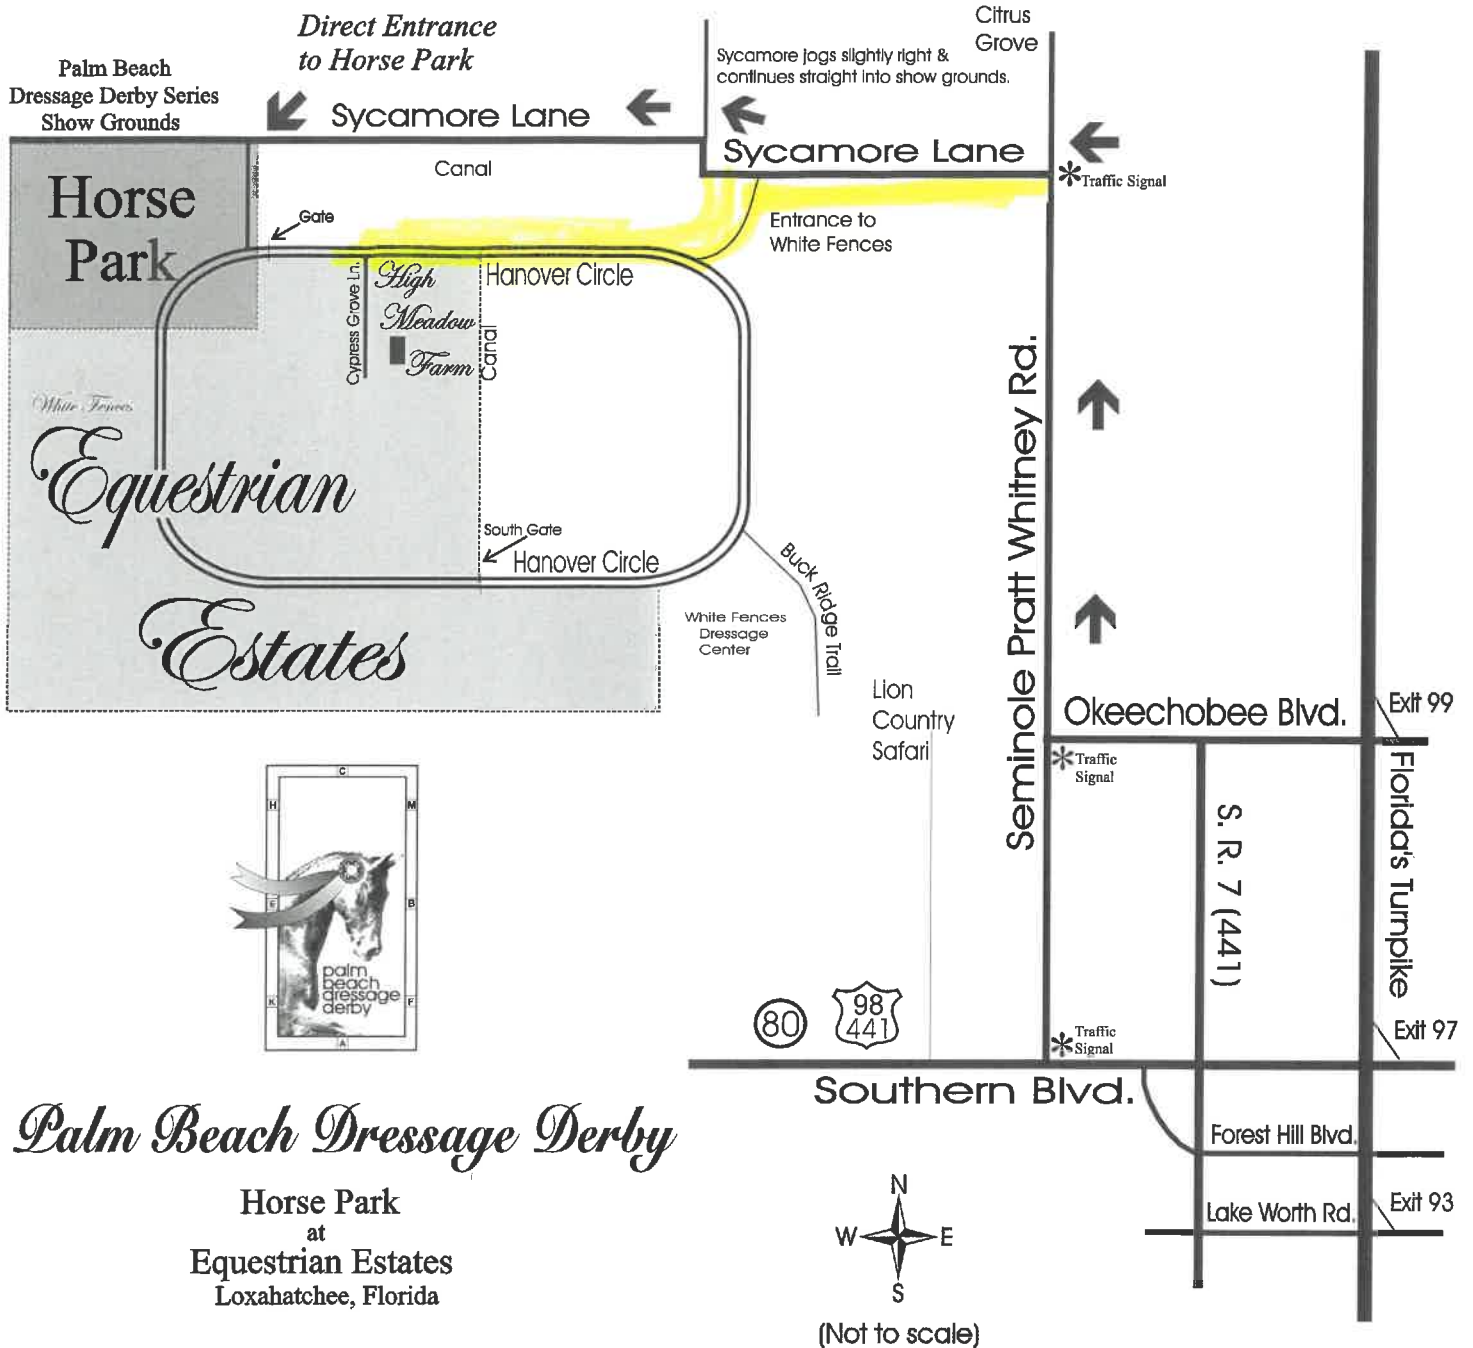

DIRECTIONS TO SHOW GROUNDS

Palm Beach Dressage Derby

Horse Park
at
Equestrian Estates
Loxahatchee, Florida

DIRECTIONS:

From the north on Florida's Turnpike or I-95 - Exit at Okeechobee Boulevard and go west to Seminole Pratt Whitney Road. Turn right and go north to Sycamore Lane. Turn left and go west to what appears to be the the end of the road. The entrance to White Fences is on the left. At this point, the road jogs slightly to the right and continues west to the private entry of the Palm Beach Dressage Derby show grounds at White Fences Equestrian Estates. Turn left into the entrance and follow signs to parking.

From the south on Florida's Turnpike or I-95 - Exit at Southern Boulevard and go west to Seminole Pratt Whitney Road. Turn right and go north to Sycamore Lane. Turn left and follow directions above.

NOTICE: THERE IS NO ACCESS TO THE HORSE PARK AND THE SHOW GROUNDS THROUGH DEER RUN. ALL TRAFFIC MUST USE THE SYCAMORE ENTRANCE.